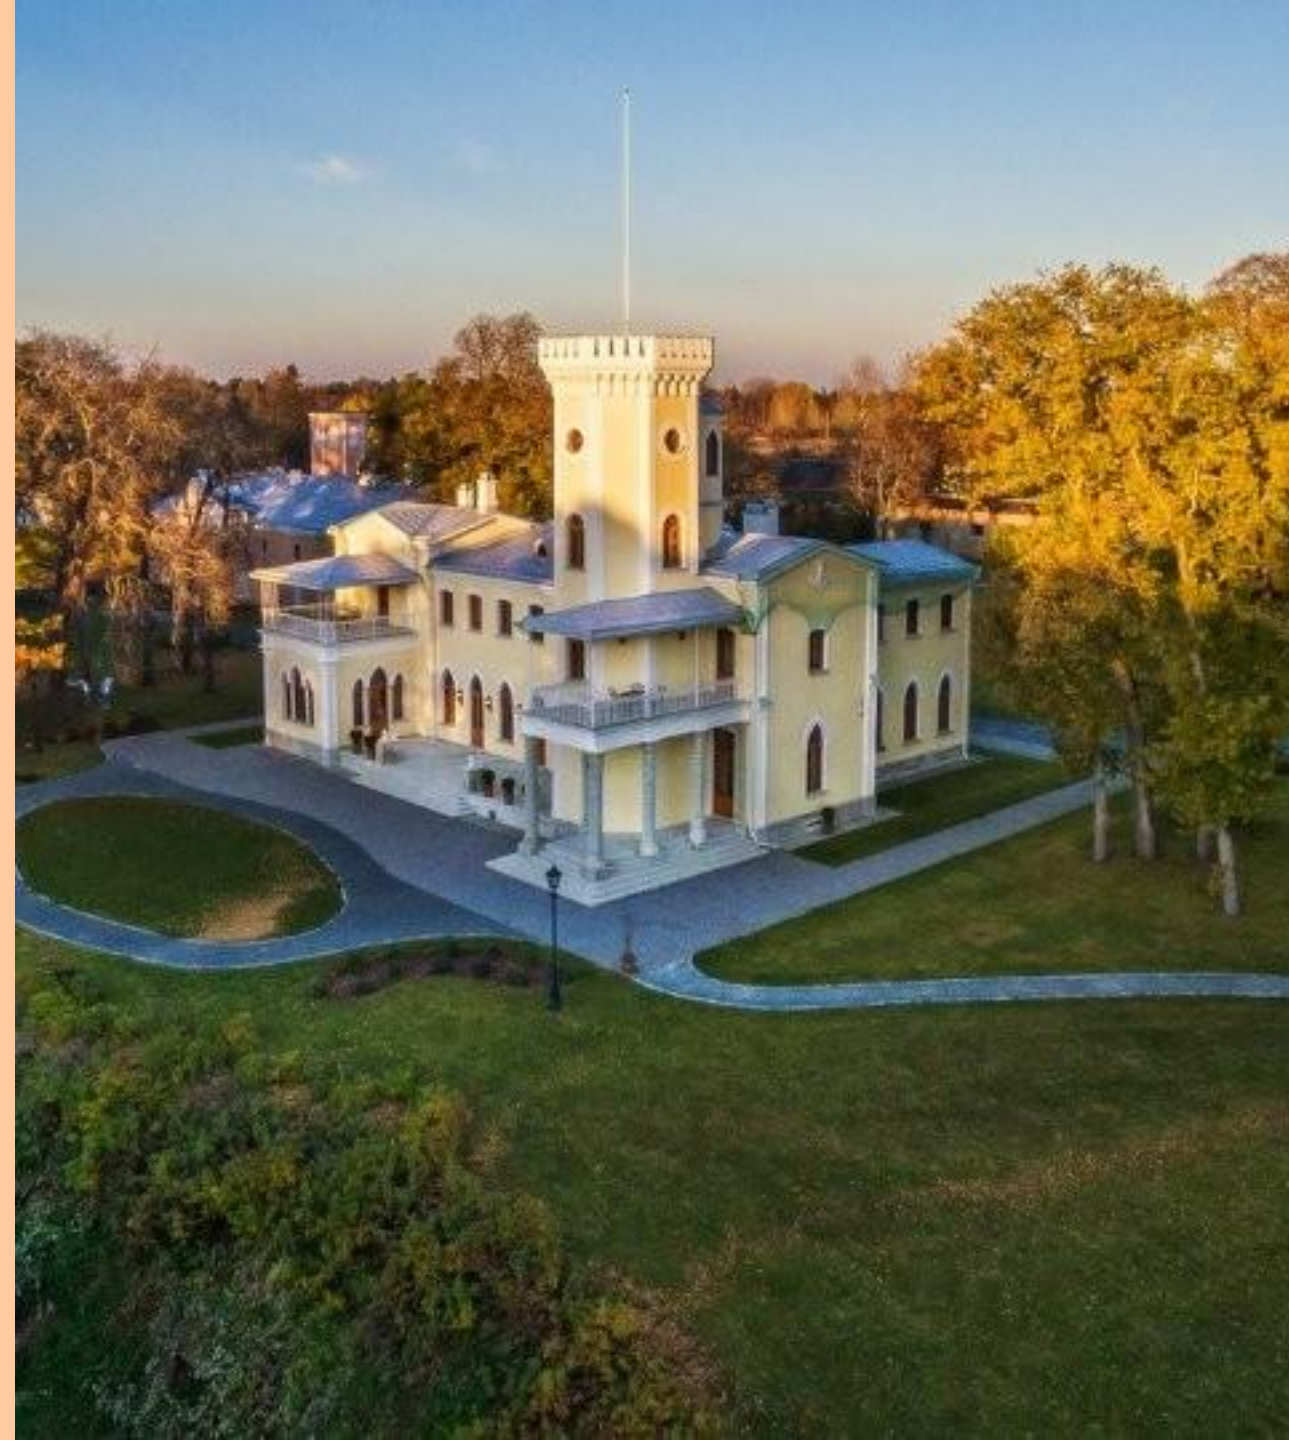

Keila-Joa castle Schloss Fall

- + Located 45-minutes drive from Tallinn
- + Complex from 1833
- + Main building has 5 suites, in small manor house 2 suites, 14 deluxe rooms
- + Weddings, events, seminars, museum
- + Surrounded by a beautiful park and the Keila waterfall
- + Restaurant Schloss Fall

Nele Dvorjaninov, sales and marketing manager
nele@schlossfall.com

Address: Pargi allee 5, Keila-Joa alevik, Lääne-Harju vald, Harju maakond

[Boutique hotel Schloss Fall in Keila-Joa Castle, Estonia (visitestonia.com)](http://visitestonia.com)