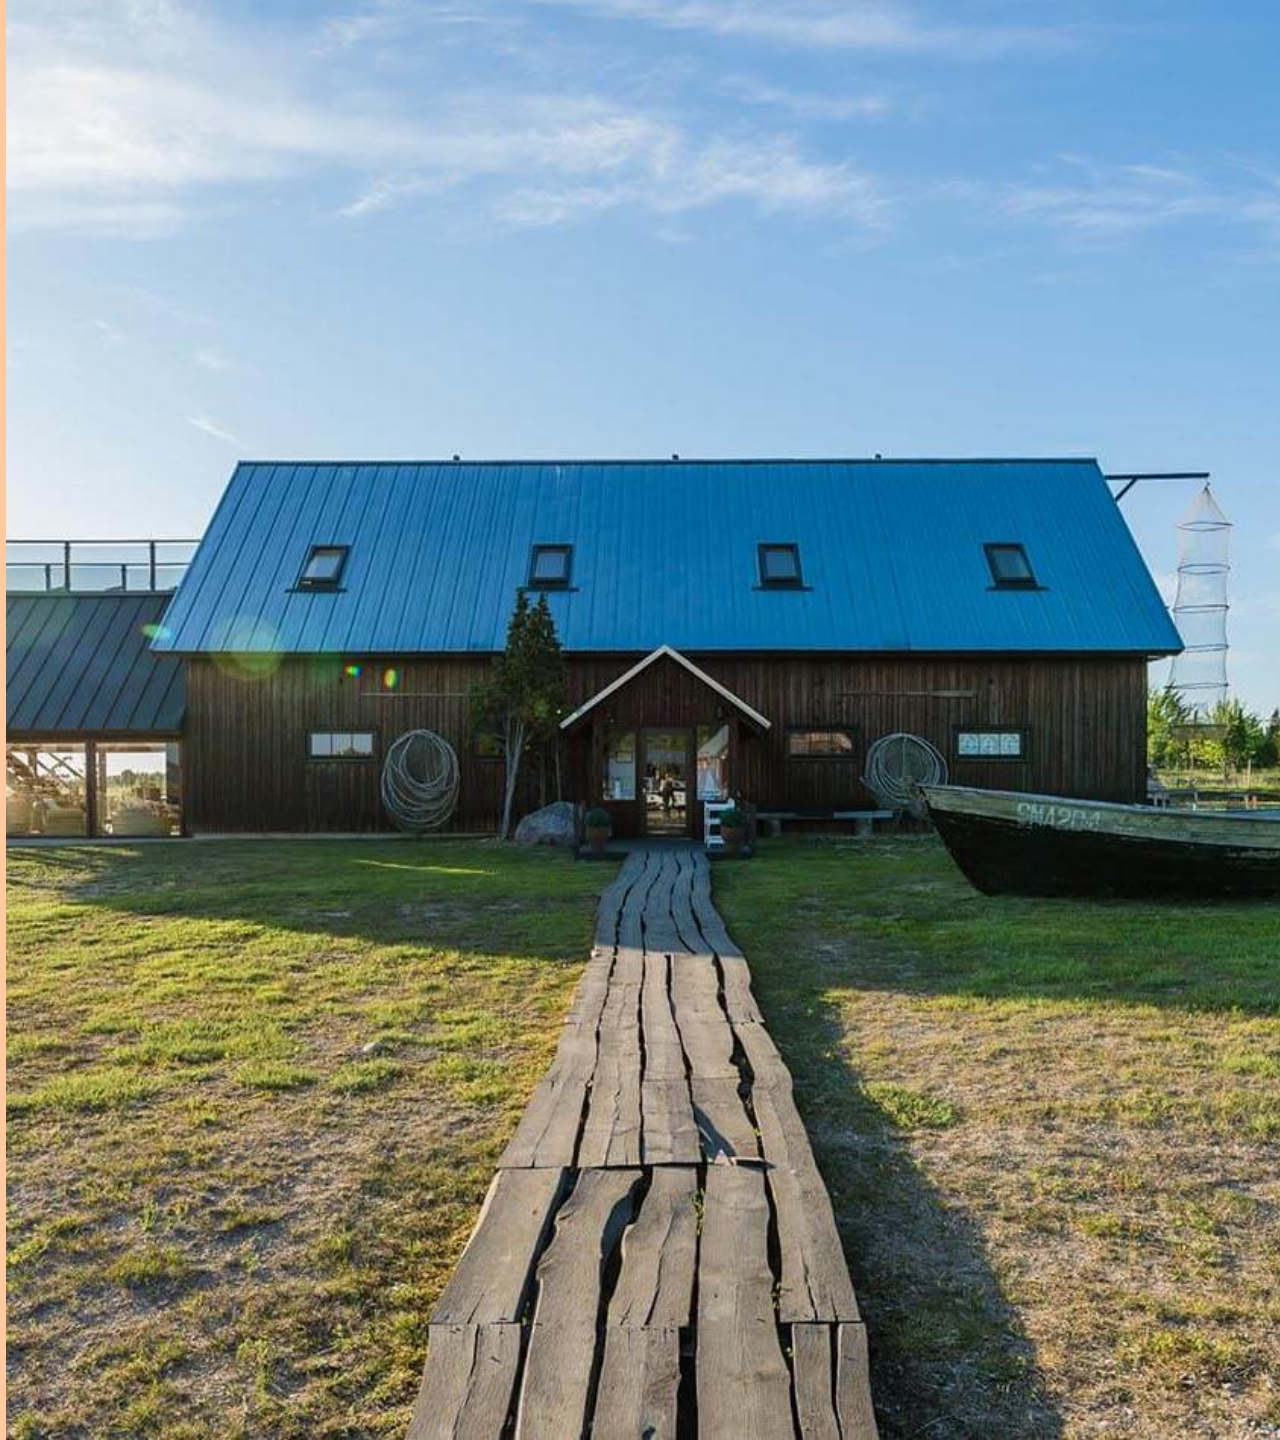

Bottengarn Boutique Guesthouse

- + Located on Muhu island, 20 minutes drive from Kuivastu port
- + In the historical fishing village
- + 4 guest rooms and 2 exclusive floating houses built in 2020
- + Opened only June-Aug

info@bottengarn.ee

Address: Kalatsehhi, Koguva, Muhu, Saaremaa
[Bottengarn Boutique Hotel, Estonia (visitestonia.com)](https://www.visitestonia.com)